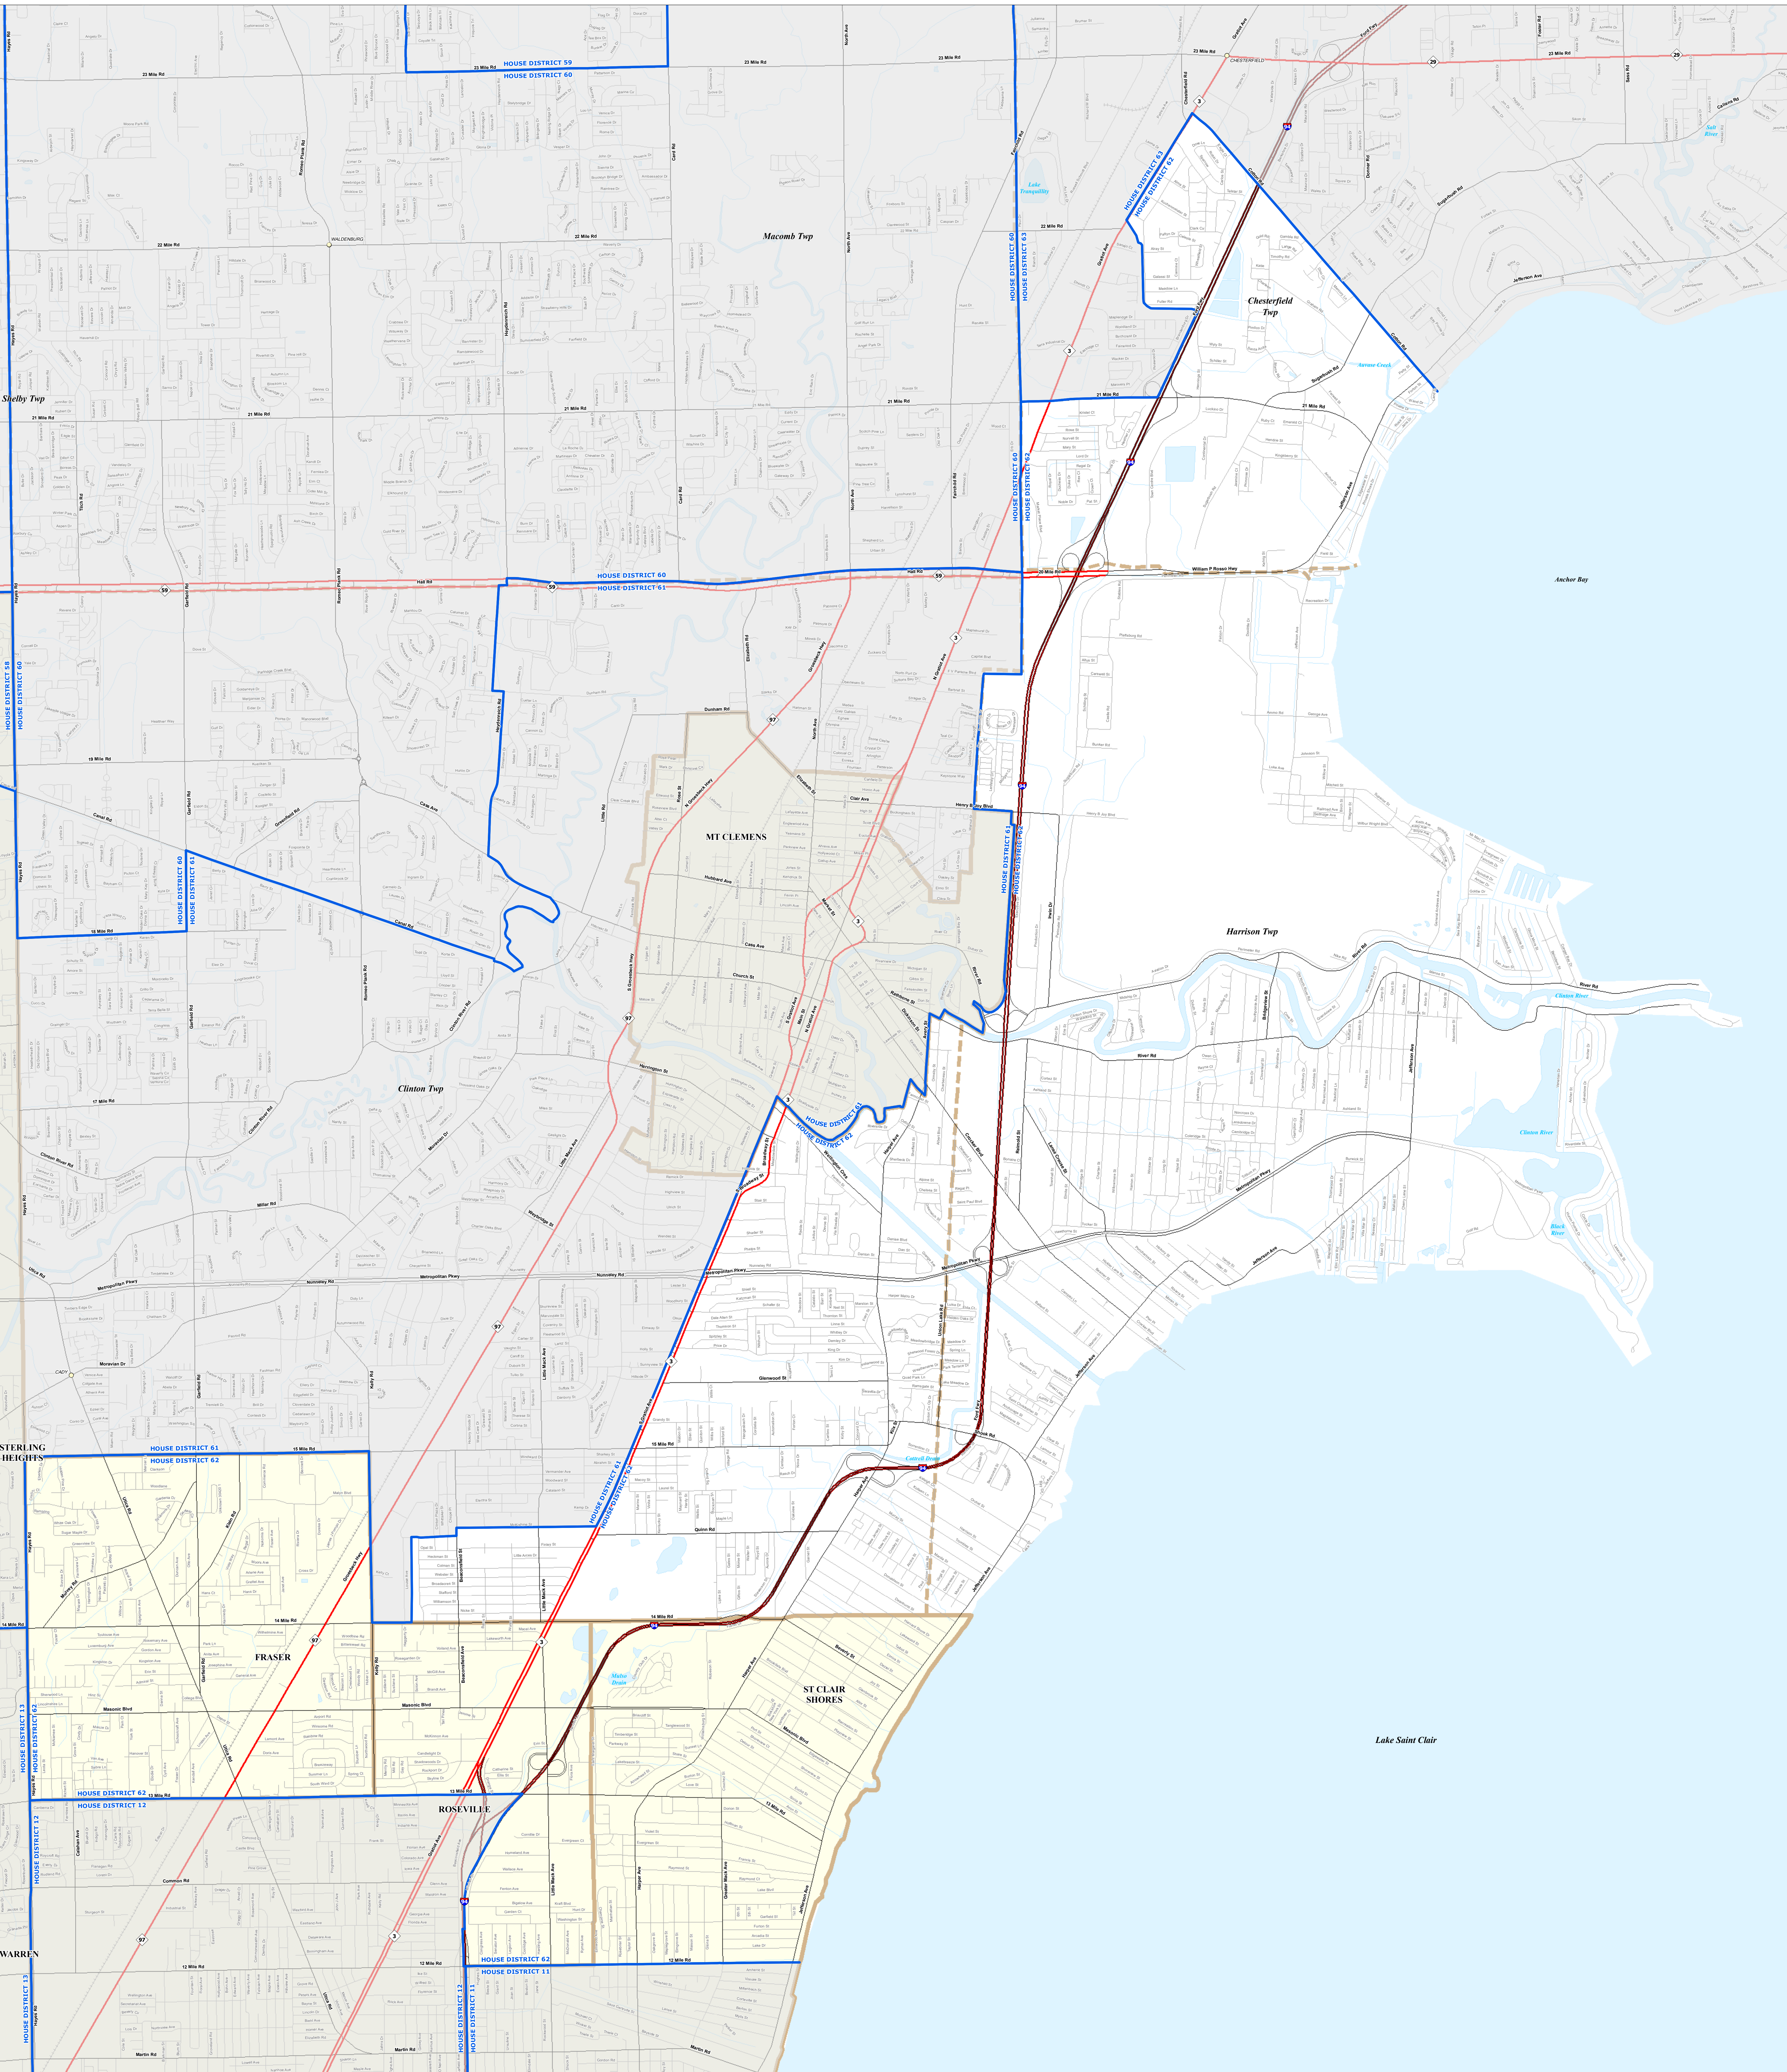

MICHIGAN STATE HOUSE DISTRICT 62

2021 Apportionment Plan

Source:
 Base Map - Michigan Geographic Framework v17a, v20
 House District Boundaries - 2021 Apportionment Plan as adopted by the
 Michigan Independent Citizens Redistricting Commission on 12/28/2021 pursuant
 to its authority and duty in Article IV, Section 5 of the Michigan Constitution of 1963

DTMB
 Technology, Management & Budget
 Center for Shared Solutions
 6/22/22

Legend

House District	Township	Freeway	Railroad
City	County	Highway	Water Feature
Village	State	Primary Road	River, Stream, or Drain
Unincorporated Place	Local Road		